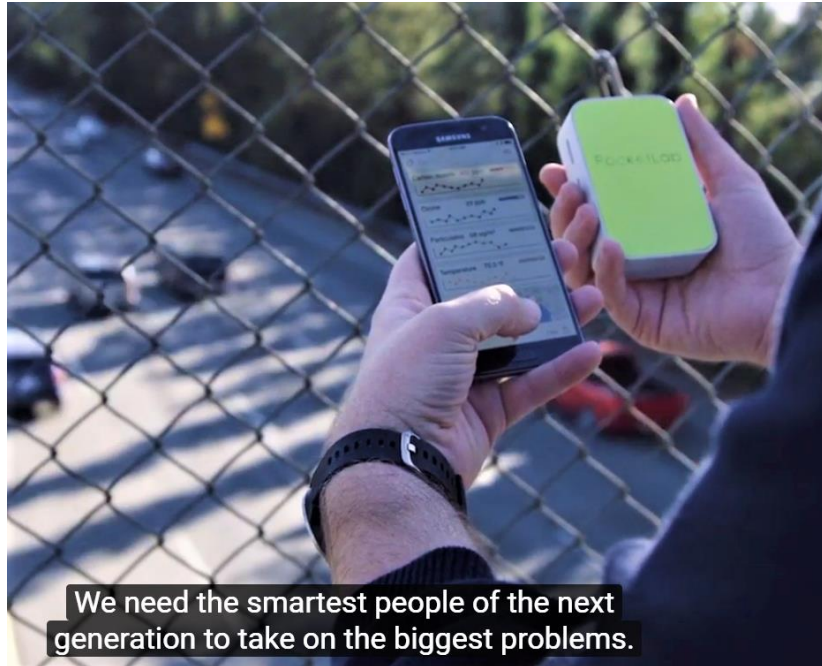

## PocketLab

Bluetooth

11 built in sensors

Live Data Display

Measure Carbon Dioxide

Measure Ozone

We need the smartest people of the next generation to take on the biggest problems.

and climate change is a complex and global problem.

# Real Time Earth Science

**PocketLab Air** PocketLab Air is an all-in-one science lab for investigating climate change and air pollution in your environment.

What can we do about climate change  
Be aware of our emissions  
Understand our area's  
The current state of our atmosphere and climate  
What is the Government is doing ?  
Understand why air quality matters